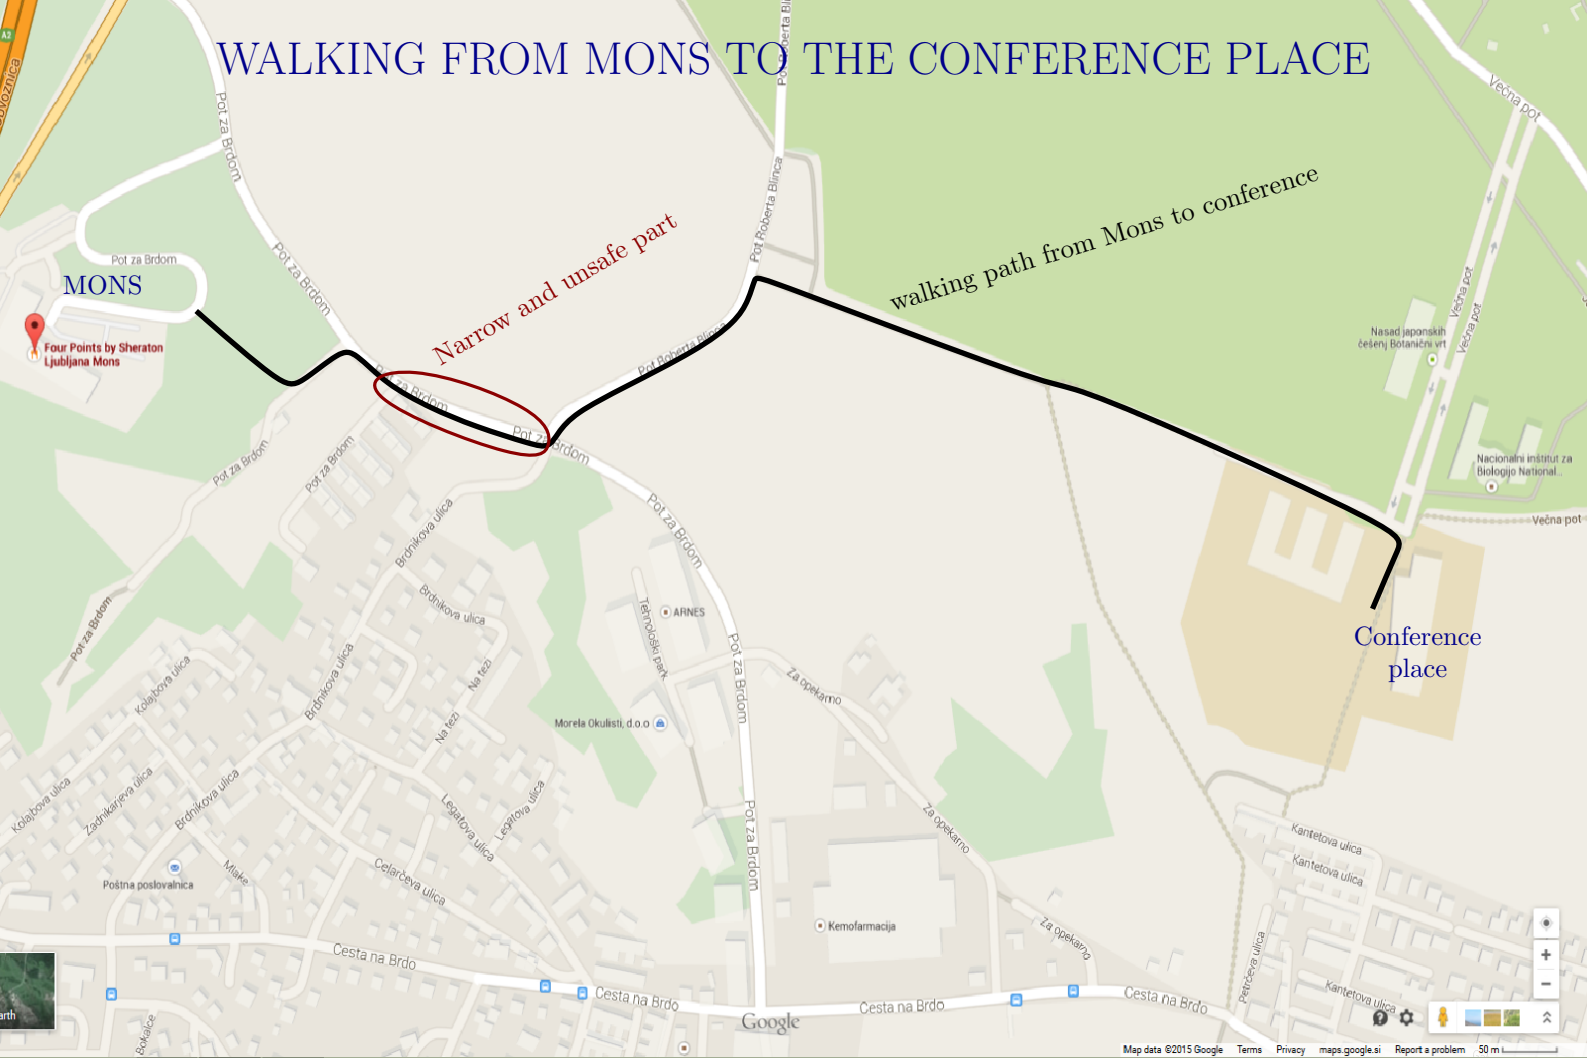

WALKING FROM MONS TO THE CONFERENCE PLACE

MONS

Four Points by Sheraton
Ljubljana Mons

Narrow and unsafe part

walking path from Mons to conference

Conference
place

RECEPTION ON SUNDAY

Terrain, Directions

Reception on Sunday

BUS STOPS AROUND CONFERENCE PLACE

Getting around
 Show: Terrain
 Directions

REROUTING DOWNTOWN