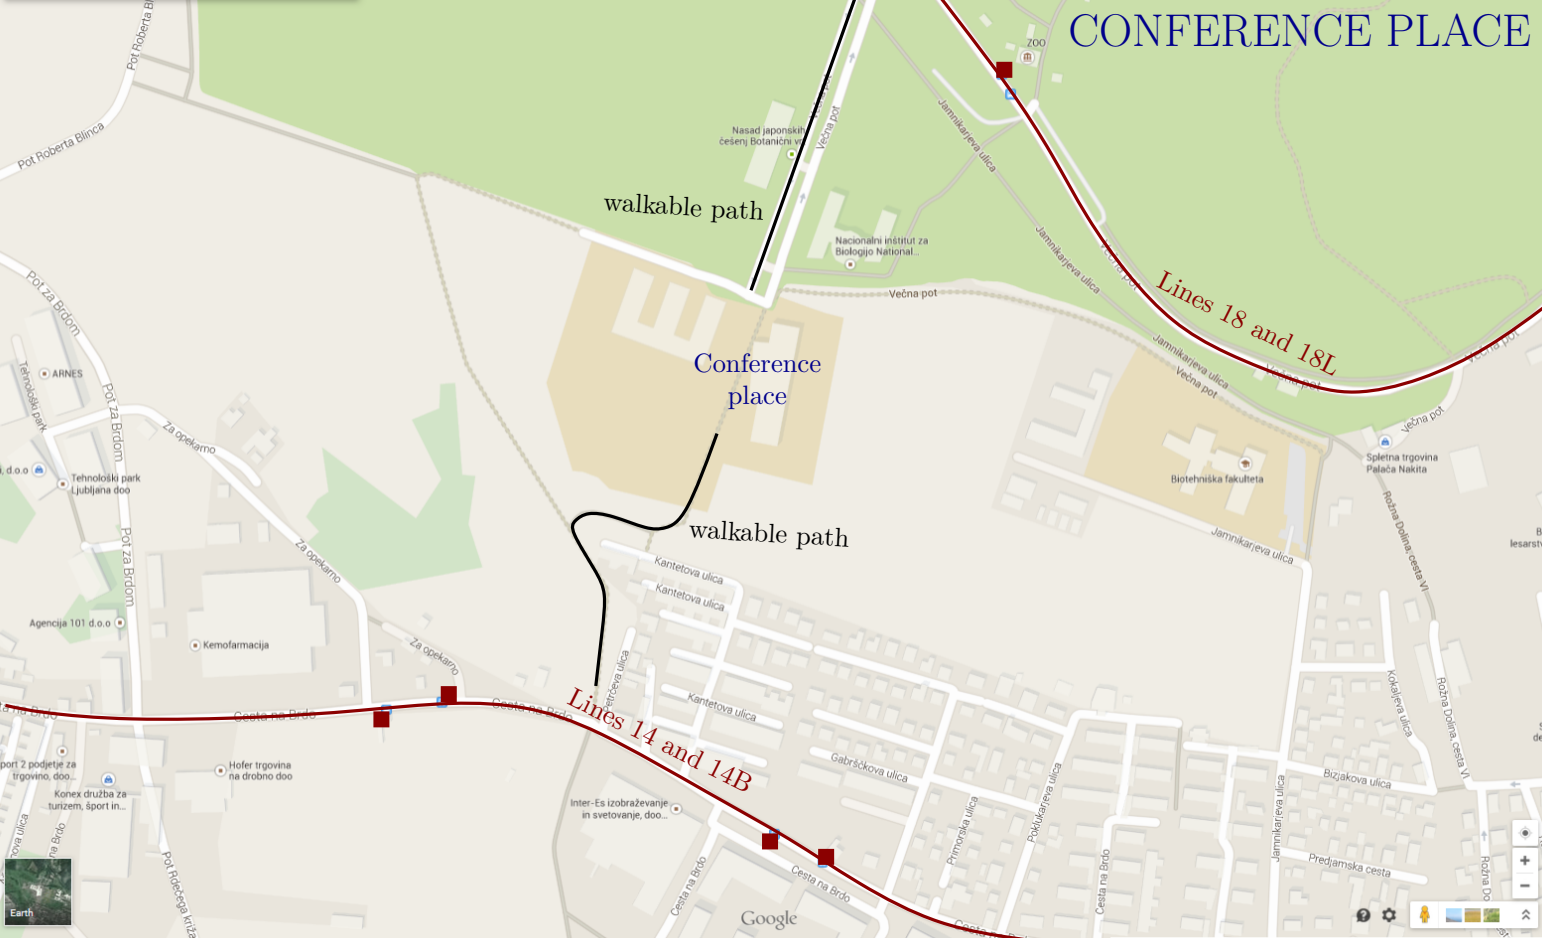

WALKING FROM MONS TO THE CONFERENCE PLACE

MONS

Four Points by Sheraton
Ljubljana Mons

Narrow and unsafe part

walking path from Mons to conference

Conference
place

RECEPTION ON SUNDAY

Terrain, Directions

Reception on Sunday

BUS STOPS AROUND CONFERENCE PLACE

Getting around
 Show: Terrain
 Directions

REROUTING DOWNTOWN